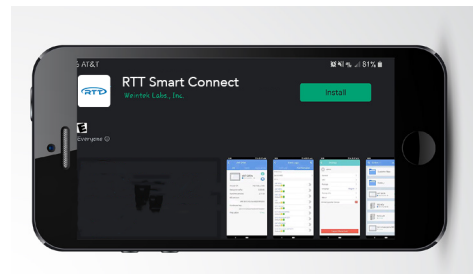

SmartConnect

BATCH OVEN APP

The RTT SmartConnect App provides the ability to remotely view oven status when the control panel is connected to an active internet connection. SmartConnect provides the ability to monitor temperature, process time remaining, elapsed time, system faults or burner status remotely. With the SmartConnect app you can receive email and/or text notifications for batch complete, oven temperature out of range, system faults or preventative maintenance with a yearly subscription (free for the first year). The subscription also provides email updates with temperature and batch time reports. SmartConnect is simple and easy to use with user-friendly screens that mirror the oven touch screen panel. The app can be accessed using any Android, PC or Apple device.

To learn more about RTT SmartConnect, please contact us at 888-452-6684 or sales@rttsolutions.com.

SmartConnect

Remotely monitor oven operation using any Android, Apple or PC device.

Download the SmartConnect app from the App Store or Google Play.